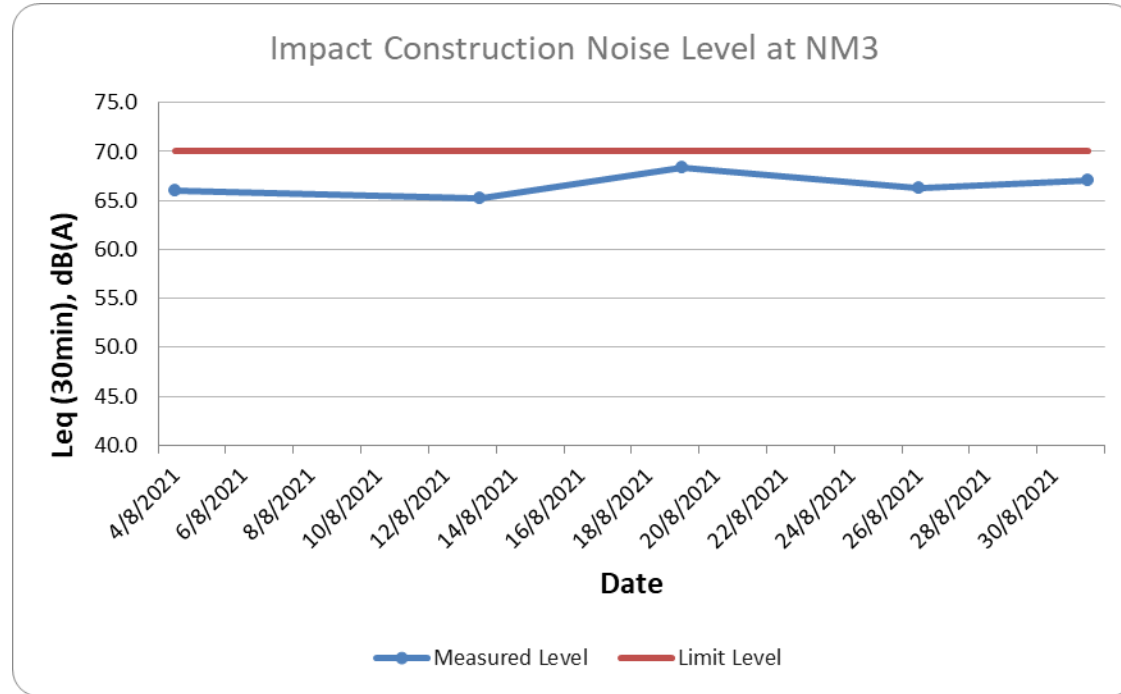

Impact Noise Monitoring Data

Location NM3 - Jockey Club Lei Yue Mun Plus

Daytime (0700 – 1900) except general holidays and Sunday

Date	Time			Weather	L_{eq} (30min)	L₁₀	L₉₀	Remarks
4/8/2021	13:04	-	13:34	Fine	66.0	69.3	62	N.A.
13/8/2021	12:13	-	12:43	Cloudy	65.2	69.6	61.6	N.A.
19/8/2021	12:50	-	13:20	Sunny	68.3	69.5	66.8	N.A.
26/8/2021	13:46	-	14:16	Sunny	66.3	68	64.4	N.A.
31/8/2021	12:27	-	12:57	Cloudy	67.1	68	64.6	N.A.