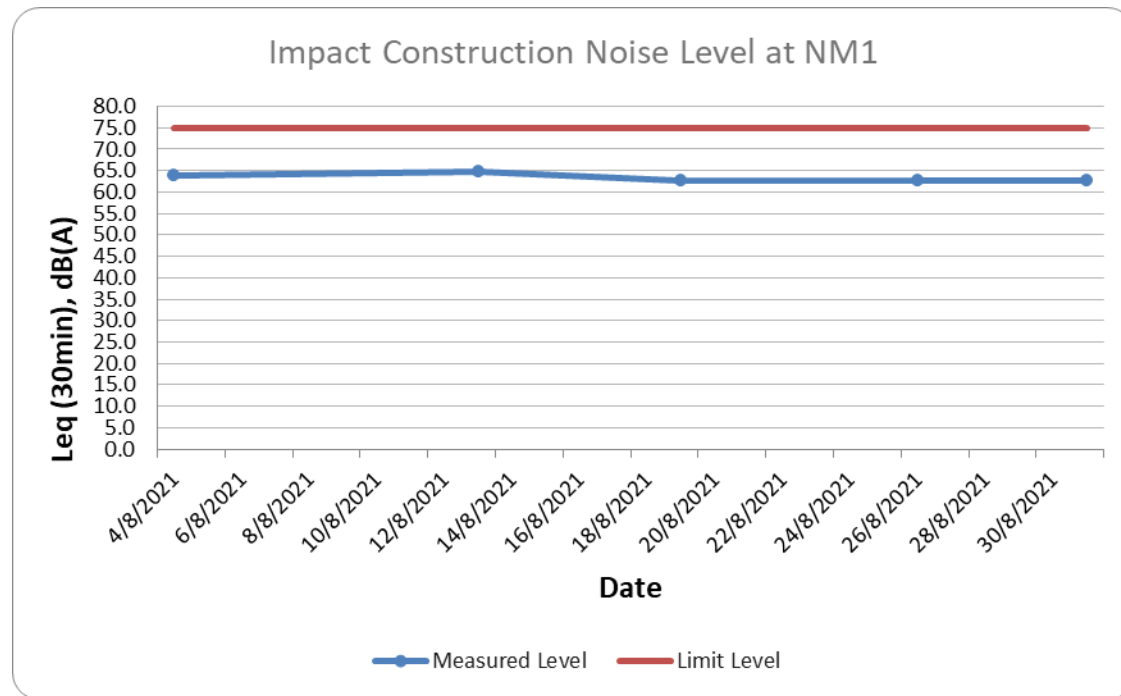

Impact Noise Monitoring Data

Location NM2A - No.79B, Lei Yue Mun Hoi Pong Road East

Daytime (0700 – 1900) except general holidays and Sunday

Date	Time			Weather	L _{eq} (30min)	L ₁₀	L ₉₀	Remarks
4/8/2021	14:48	-	15:18	Fine	59.9	63.9	57.8	N.A.
13/8/2021	14:13	-	14:43	Cloudy	59.0	62.5	57.9	N.A.
19/8/2021	14:33	-	15:03	Sunny	54.8	59.9	50.2	N.A.
26/8/2021	14:59	-	15:29	Sunny	55.6	57.6	51.7	N.A.
31/8/2021	13:44	-	14:14	Cloudy	55.1	58.8	51.4	N.A.