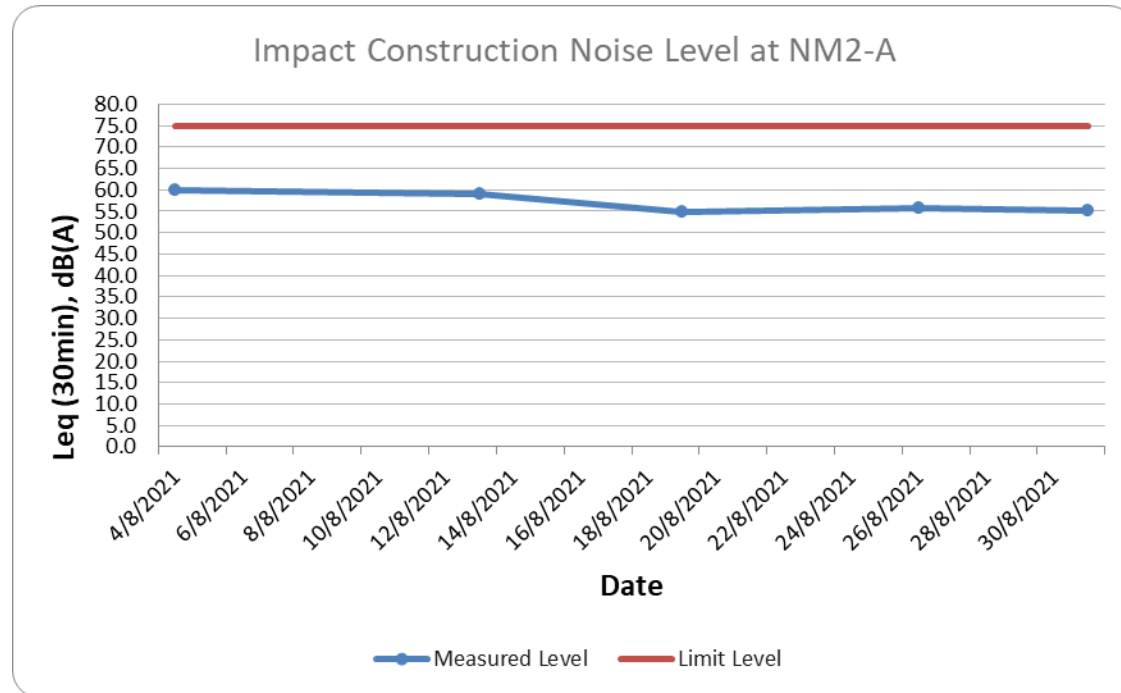

Impact Noise Monitoring Data

Location NM2A - No.79B, Lei Yue Mun Hoi Pong Road East

Daytime (0700 – 1900) except general holidays and Sunday

Date	Time			Weather	L _{eq} (30min)	L ₁₀	L ₉₀	Remarks
4/8/2021	14:48	-	15:18	Fine	59.9	63.9	57.8	N.A.
13/8/2021	14:13	-	14:43	Cloudy	59.0	62.5	57.9	N.A.
19/8/2021	14:33	-	15:03	Sunny	54.8	59.9	50.2	N.A.
26/8/2021	14:59	-	15:29	Sunny	55.6	57.6	51.7	N.A.
31/8/2021	13:44	-	14:14	Cloudy	55.1	58.8	51.4	N.A.